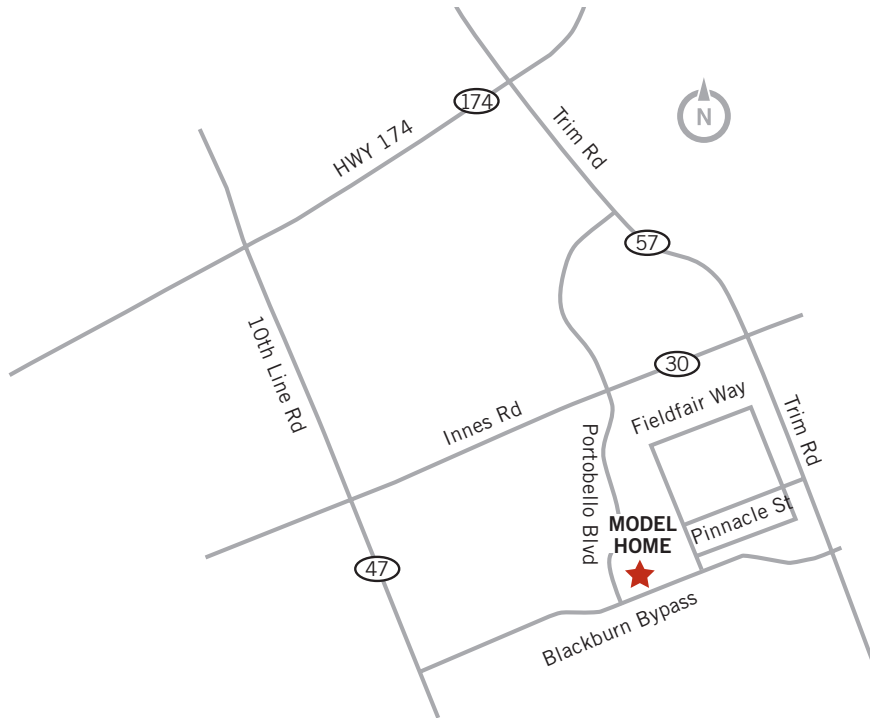

NOTTING HILL SOUTH

DRIVING MAP

NEW HOME SALES CONSULTANT

Harley Wallin
is here to help
find the best home
for you.

CONTACT ME TODAY

harley.wallin@cardelhomes.com

T. 613.424.1902

MODEL HOME ADDRESS

2221 NANTES STREET

Additional Details:

This is an exclusive Cardel Community located near the Blackburn Bypass and Portobello.

Typical Sales Centre Hours:
Mon - Thurs: 12 PM - 7 PM
Friday: 12 PM - 6 PM
Sat, Sun & Holidays: 12 PM - 5 PM

CARDEL
HOMES

CARDELHOMES.COM

REALLY WELL BUILT