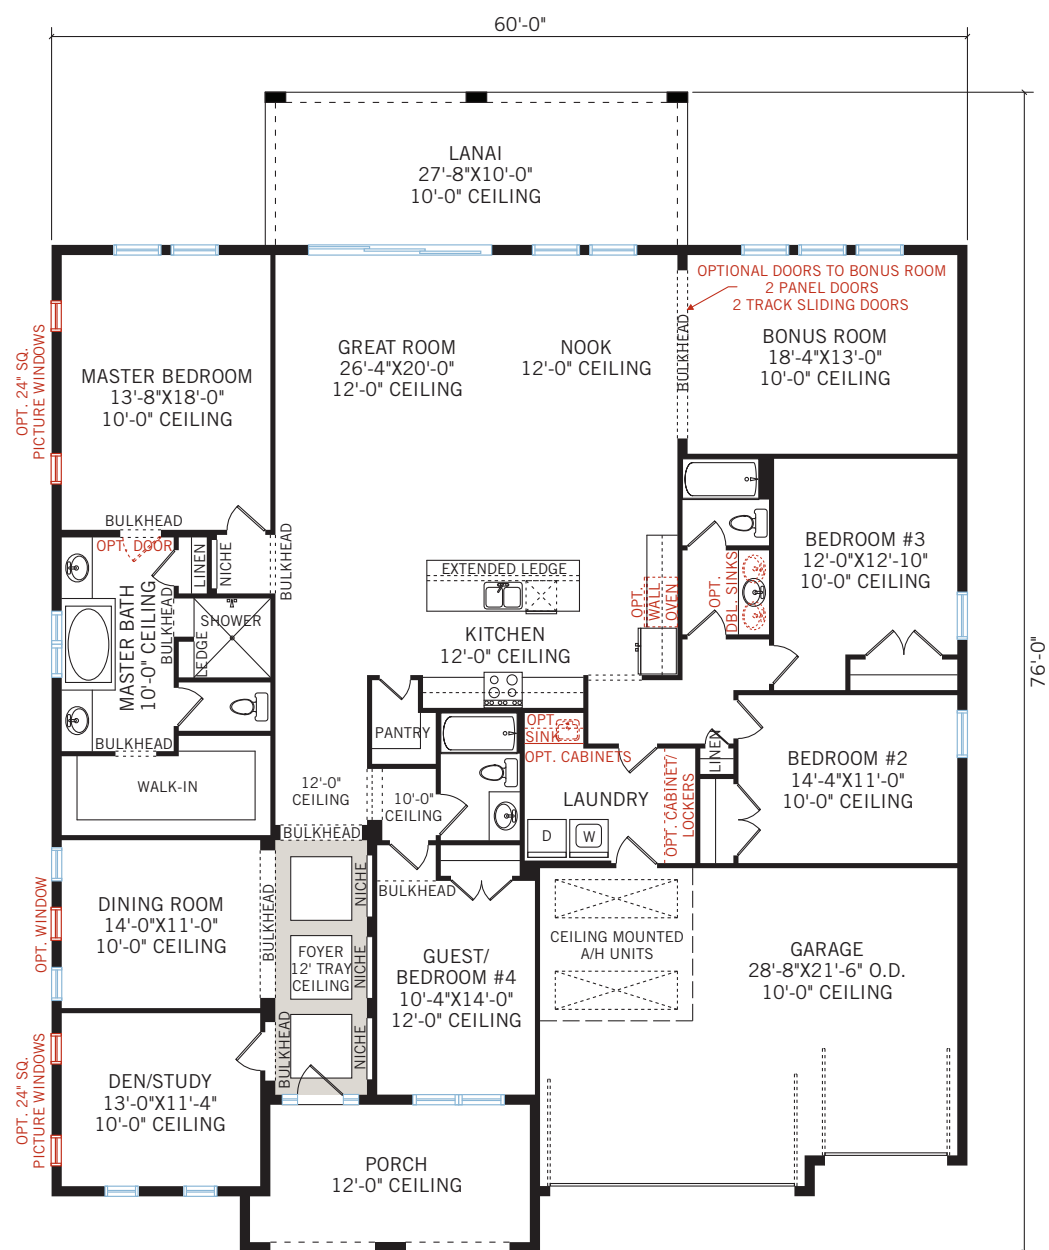

ELEVATIONS

EUROPEAN COTTAGE ENTRY  
162 sq ft

TUSCAN ENTRY  
70 sq ft

# THE GRAND CAYMAN

EUROPEAN COTTAGE

MEDITERRANEAN

TUSCAN

MAIN FLOOR	3,032 SQ FT
GARAGE	582 SQ FT
ENTRY	178 SQ FT
LANAI	277 SQ FT
<b>TOTAL UNDER ROOF</b>	<b>4,069 SQ FT</b>