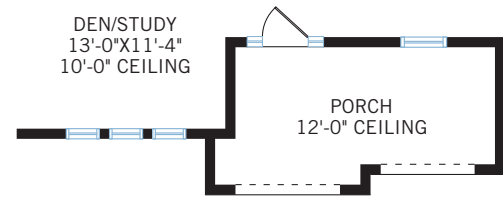

ELEVATIONS

EUROPEAN COTTAGE ENTRY  
162 sq ft

TUSCAN ENTRY  
70 sq ft

# THE GRAND CAYMAN

EUROPEAN COTTAGE

MEDITERRANEAN

TUSCAN

MAIN FLOOR	3,032 SQ FT
GARAGE	582 SQ FT
ENTRY	178 SQ FT
LANAI	277 SQ FT
<b>TOTAL UNDER ROOF</b>	<b>4,069 SQ FT</b>