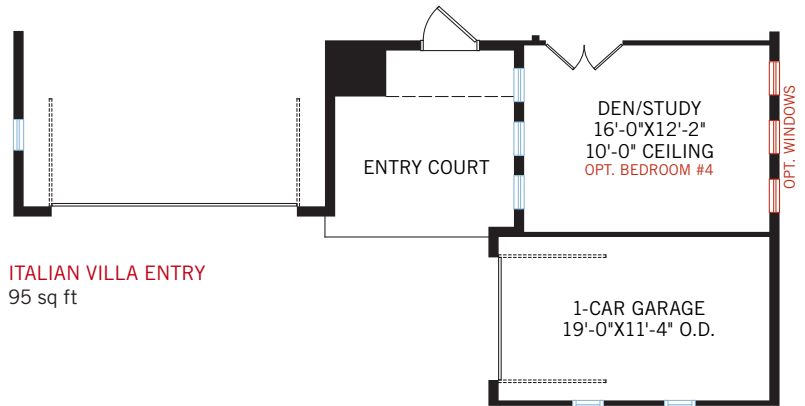

THE PALAZZO

ITALIAN VILLA

TUSCAN

MIZNER

COUNTRY CLUB EAST
AT LAKEWOOD RANCH

WINDY HILL
3,730 SQ FT-3,788 SQ FT
3-5 BED 3-4 BATH

CARDEL
HOMES

MAIN FLOOR	2,530 SQ FT
UPPER FLOOR	1,200 SQ FT
GARAGE	670 SQ FT
ENTRY	141 SQ FT
LANAI	162 SQ FT
TOTAL UNDER ROOF	4,703 SQ FT

UPPER FLOOR

1,200 SQ FT

FLOORPLAN OPTIONS

ELEVATION OPTIONS

OPTION #1
4th bedroom to upper floor

OPTION #2
Exterior pool bath
- adds 58 sq ft

OPTION #3
Optional lanai
- 170 sq ft

ITALIAN VILLA ENTRY
95 sq ft

ITALIAN VILLA UPPER FLOOR

MIZNER ENTRY
95 sq ft

MIZNER UPPER FLOOR