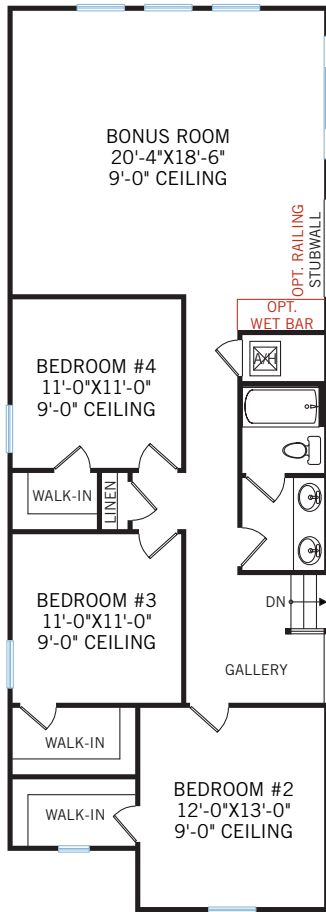

THE PALAZZO

ITALIAN VILLA

TUSCAN

MIZNER

COUNTRY CLUB EAST
AT LAKEWOOD RANCH

WINDY HILL
3,730 SQ FT-3,788 SQ FT
3-5 BED 3-4 BATH

CARDEL
HOMES

MAIN FLOOR	2,530 SQ FT
UPPER FLOOR	1,200 SQ FT
GARAGE	670 SQ FT
ENTRY	141 SQ FT
LANAI	162 SQ FT
TOTAL UNDER ROOF	4,703 SQ FT

UPPER FLOOR

1,200 SQ FT

FLOORPLAN OPTIONS

ELEVATION OPTIONS

OPTION #1
4th bedroom to upper floor

OPTION #2
Exterior pool bath
- adds 58 sq ft

OPTION #3
Optional lanai
- 170 sq ft

ITALIAN VILLA ENTRY
95 sq ft

ITALIAN VILLA UPPER FLOOR

MIZNER ENTRY
95 sq ft

MIZNER UPPER FLOOR