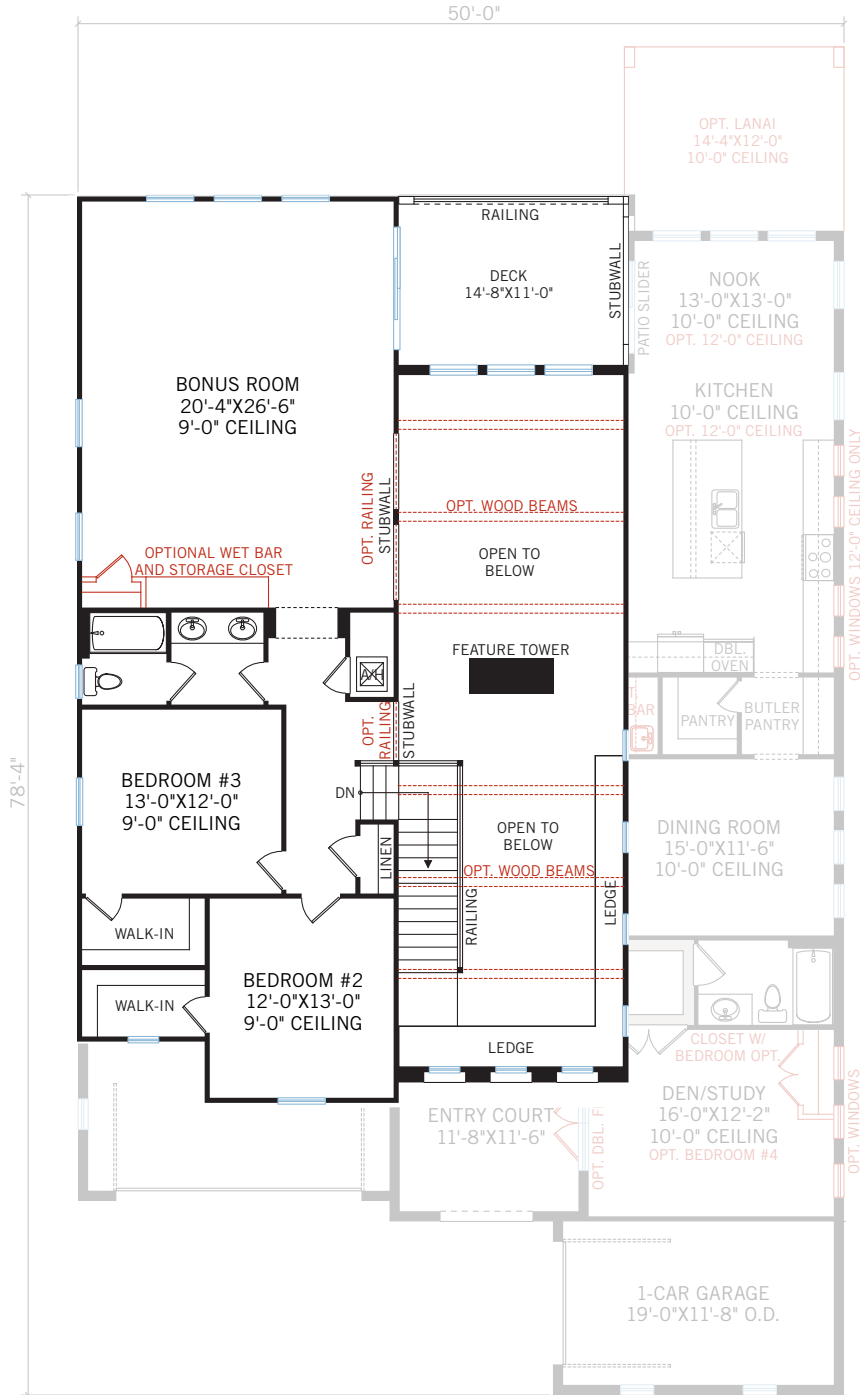

THE PALAZZO

ITALIAN VILLA

TUSCAN

MIZNER

COUNTRY CLUB EAST
AT LAKEWOOD RANCH

WINDY HILL
3,730 SQ FT-3,788 SQ FT
3-5 BED 3-4 BATH

CARDEL
HOMES

MAIN FLOOR	2,530 SQ FT
UPPER FLOOR	1,200 SQ FT
GARAGE	670 SQ FT
ENTRY	141 SQ FT
LANAI	162 SQ FT
TOTAL UNDER ROOF	4,703 SQ FT

UPPER FLOOR

1,200 SQ FT

FLOORPLAN OPTIONS

ELEVATION OPTIONS

OPTION #1
4th bedroom to upper floor

OPTION #2
Exterior pool bath
- adds 58 sq ft

OPTION #3
Optional lanai
- 170 sq ft

ITALIAN VILLA ENTRY
95 sq ft

ITALIAN VILLA UPPER FLOOR

MIZNER ENTRY
95 sq ft

MIZNER UPPER FLOOR