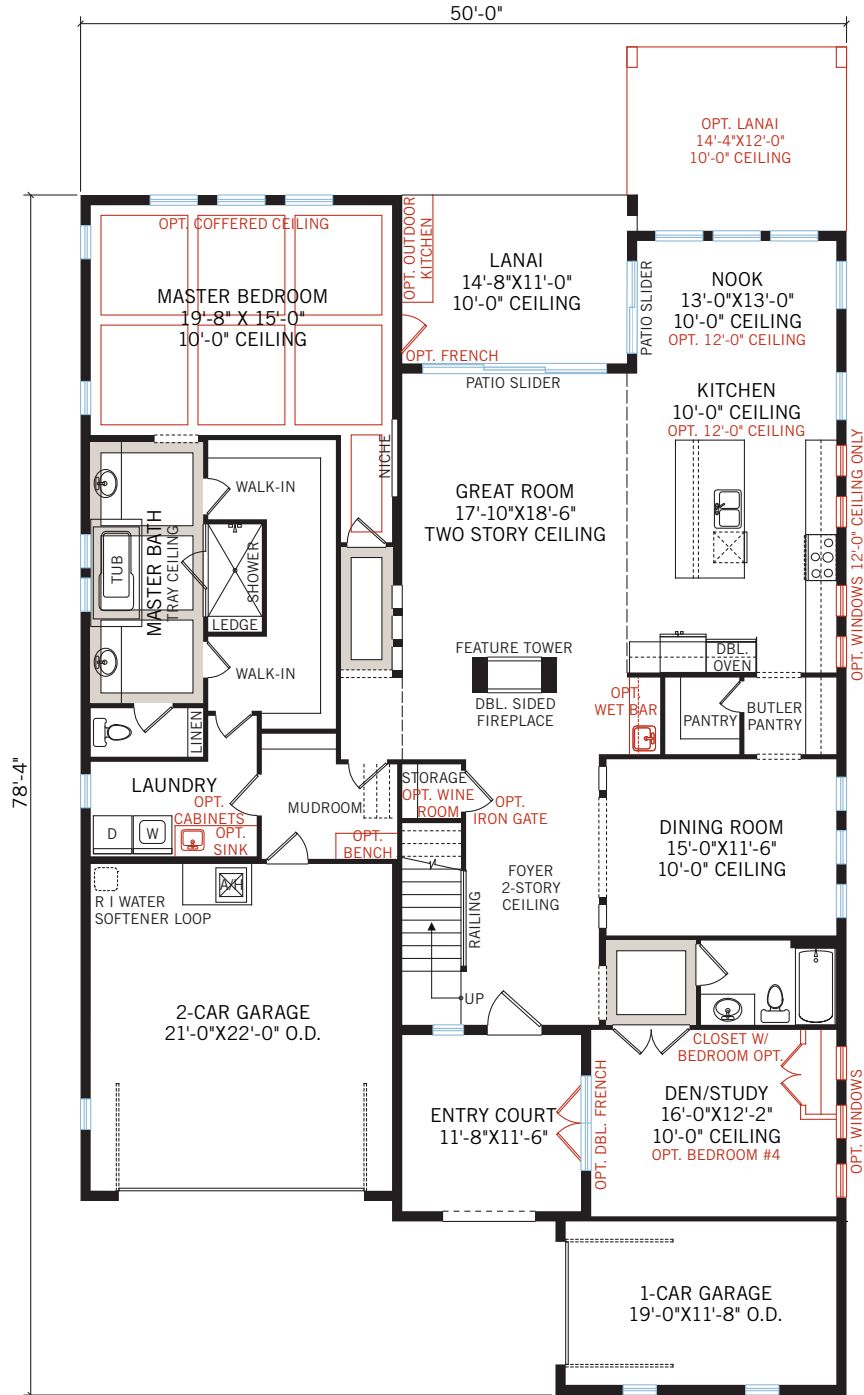

THE PALAZZO

ITALIAN VILLA

TUSCAN

MIZNER

COUNTRY CLUB EAST
AT LAKEWOOD RANCH

WINDY HILL
3,730 SQ FT-3,788 SQ FT
3-5 BED 3-4 BATH

CARDEL
HOMES

MAIN FLOOR	2,530 SQ FT
UPPER FLOOR	1,200 SQ FT
GARAGE	670 SQ FT
ENTRY	141 SQ FT
LANAI	162 SQ FT
TOTAL UNDER ROOF	4,703 SQ FT

UPPER FLOOR

1,200 SQ FT

FLOORPLAN OPTIONS

ELEVATION OPTIONS

OPTION #1
4th bedroom to upper floor

OPTION #2
Exterior pool bath
- adds 58 sq ft

OPTION #3
Optional lanai
- 170 sq ft

ITALIAN VILLA ENTRY
95 sq ft

ITALIAN VILLA UPPER FLOOR

MIZNER ENTRY
95 sq ft

MIZNER UPPER FLOOR