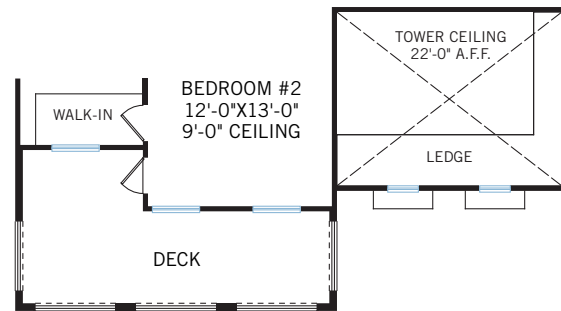

UPPER FLOOR

1,200 SQ FT

FLOORPLAN OPTIONS

ELEVATION OPTIONS

OPTION #1
4th bedroom to upper floor

OPTION #2
Exterior pool bath
- adds 58 sq ft

OPTION #3
Optional lanai
- 170 sq ft

ITALIAN VILLA ENTRY
95 sq ft

ITALIAN VILLA UPPER FLOOR

MIZNER ENTRY
95 sq ft

MIZNER UPPER FLOOR