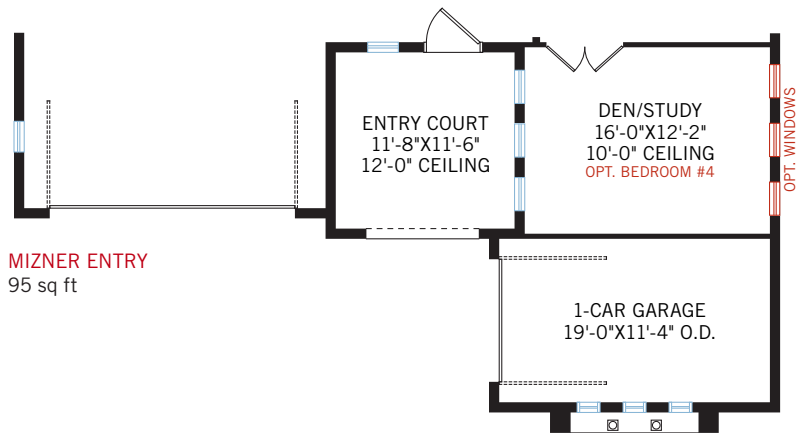

UPPER FLOOR

1,200 SQ FT

FLOORPLAN OPTIONS

ELEVATION OPTIONS

OPTION #1
4th bedroom to upper floor

OPTION #2
Exterior pool bath
- adds 58 sq ft

OPTION #3
Optional lanai
- 170 sq ft

ITALIAN VILLA ENTRY
95 sq ft

ITALIAN VILLA UPPER FLOOR

MIZNER ENTRY
95 sq ft

MIZNER UPPER FLOOR