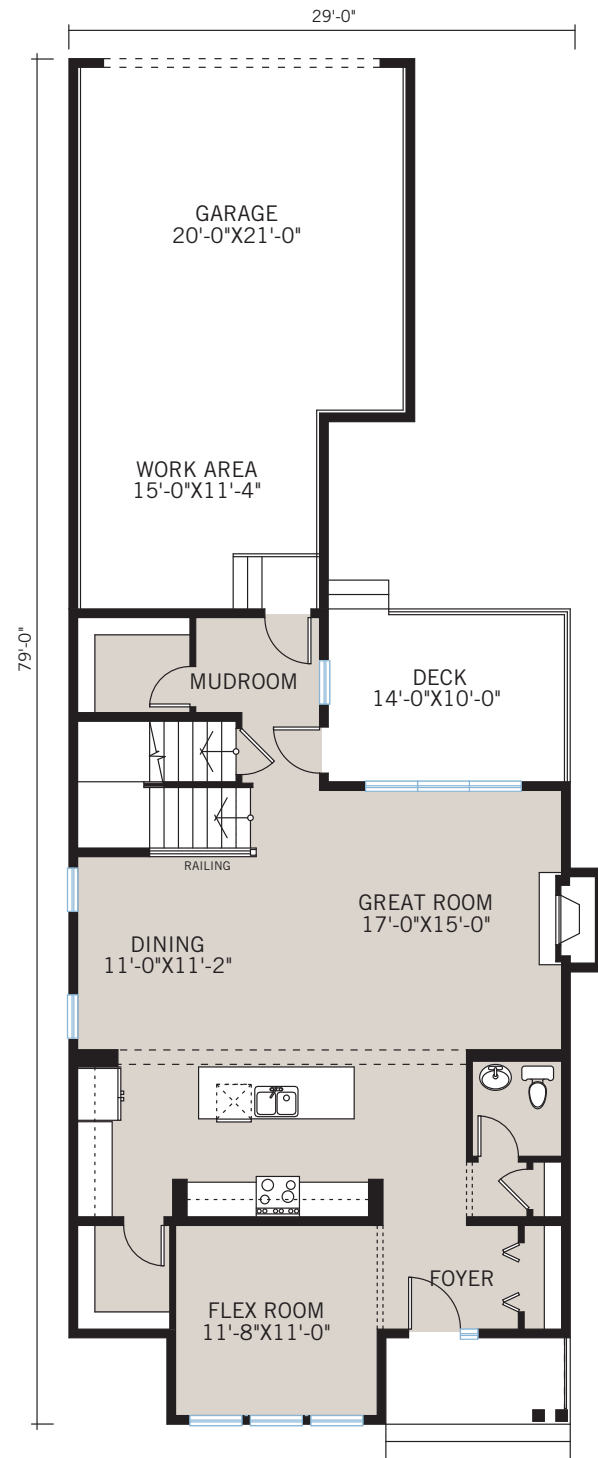

OPTION #11A
Master Bedroom Cantilever
- adds 28 sq ft

OPTION #13A
Enlarged Bonus Room
- adds 45 sq ft

OPTION #41A
Upper Floor Balcony
- 84 sq ft balcony

OPTION #43A
Covered Rear Deck

THE KENTON COURT

SHINGLE S1

RUSTIC S2

PRAIRIE S3

MAIN FLOOR

1,146 SQ FT

UPPER FLOOR

1,310 SQ FT