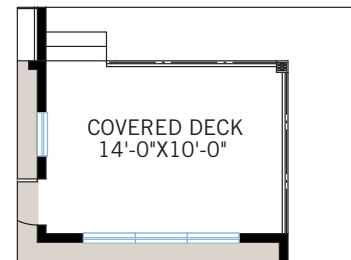

OPTION #11A
Master Bedroom Cantilever
- adds 28 sq ft

OPTION #13A
Enlarged Bonus Room
- adds 45 sq ft

OPTION #41A
Upper Floor Balcony
- 84 sq ft balcony

OPTION #43A
Covered Rear Deck

THE KENTON COURT

SHINGLE S1

RUSTIC S2

PRAIRIE S3

MAIN FLOOR

1,146 SQ FT

UPPER FLOOR

1,310 SQ FT