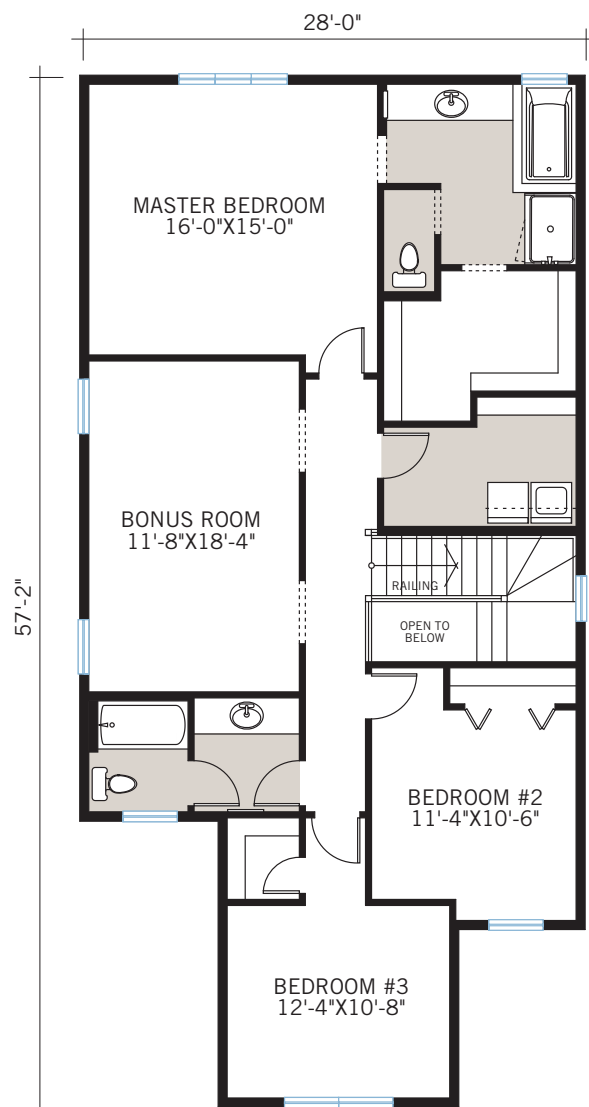

THE MEDORA

OPTION #01A
Kitchen Extension
- adds 26 sq ft
- wall shifts into garage 2'-0"

OPTION #02A
Dining Extension
- adds 26 sq ft
- cantilever

OPTION #04A
Great Room Extension
- adds 32 sq ft
- full foundation

OPTION #12A
Alternate Master Ensuite / Bedroom
- no additional sq ft

OPTION #11A
Master Bedroom Extension
- adds 35 sq ft
- cantilever

SHINGLE S1

RUSTIC S2

PRAIRIE S3

OPTION #17A
 Alternate Upper Floor
 - adds 127 sq ft
 - additional floor area over garage