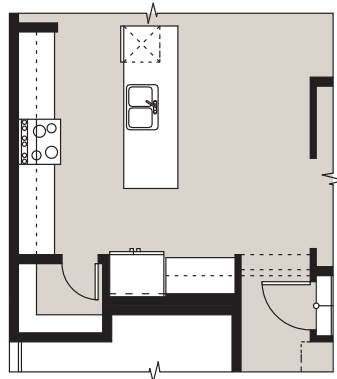

THE MEDORA

OPTION #01A
Kitchen Extension
- adds 26 sq ft
- wall shifts into garage 2'-0"

OPTION #02A
Dining Extension
- adds 26 sq ft
- cantilever

OPTION #04A
Great Room Extension
- adds 32 sq ft
- full foundation

OPTION #12A
Alternate Master Ensuite / Bedroom
- no additional sq ft

OPTION #11A
Master Bedroom Extension
- adds 35 sq ft
- cantilever

SHINGLE S1

RUSTIC S2

PRAIRIE S3

OPTION #17A
 Alternate Upper Floor
 - adds 127 sq ft
 - additional floor area over garage