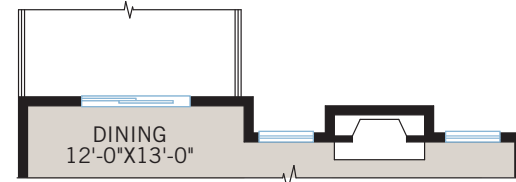

THE MEDORA

OPTION #01A
Kitchen Extension
- adds 26 sq ft
- wall shifts into garage 2'-0"

OPTION #02A
Dining Extension
- adds 26 sq ft
- cantilever

OPTION #04A
Great Room Extension
- adds 32 sq ft
- full foundation

OPTION #12A
Alternate Master Ensuite / Bedroom
- no additional sq ft

OPTION #11A
Master Bedroom Extension
- adds 35 sq ft
- cantilever

SHINGLE S1

RUSTIC S2

PRAIRIE S3

OPTION #17A
 Alternate Upper Floor
 - adds 127 sq ft
 - additional floor area over garage