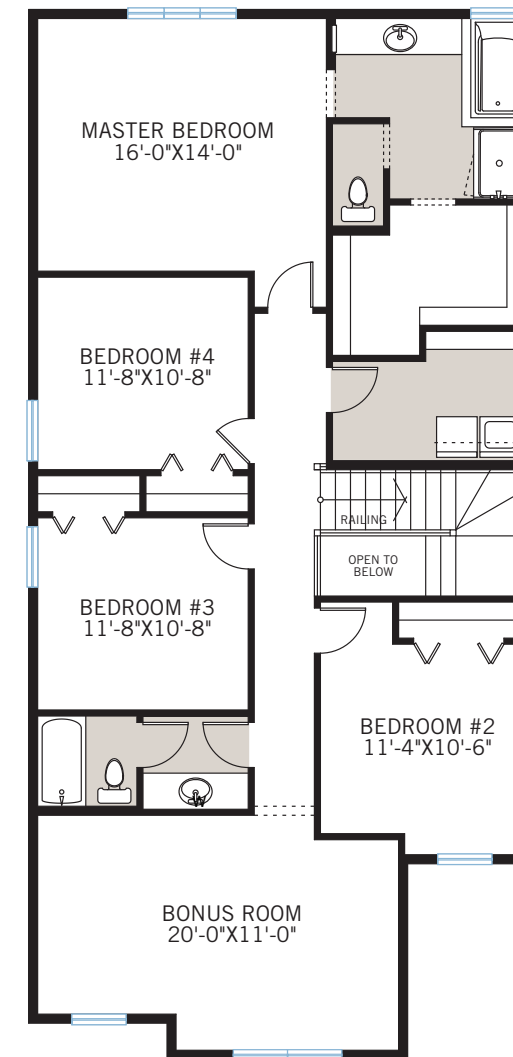

THE MEDORA

OPTION #01A
Kitchen Extension
- adds 26 sq ft
- wall shifts into garage 2'-0"

OPTION #02A
Dining Extension
- adds 26 sq ft
- cantilever

OPTION #04A
Great Room Extension
- adds 32 sq ft
- full foundation

OPTION #12A
Alternate Master Ensuite / Bedroom
- no additional sq ft

OPTION #11A
Master Bedroom Extension
- adds 35 sq ft
- cantilever

SHINGLE S1

RUSTIC S2

PRAIRIE S3

OPTION #17A
 Alternate Upper Floor
 - adds 127 sq ft
 - additional floor area over garage