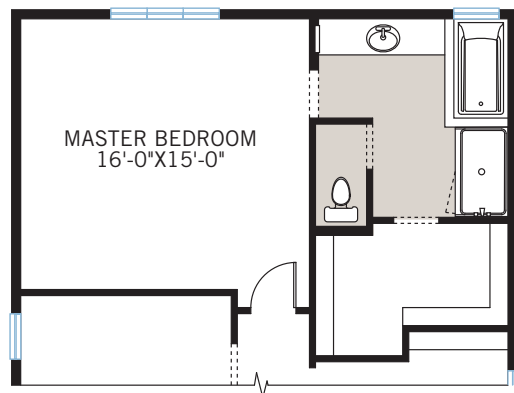

THE MEDORA

OPTION #01A
Kitchen Extension
- adds 26 sq ft
- wall shifts into garage 2'-0"

OPTION #02A
Dining Extension
- adds 26 sq ft
- cantilever

OPTION #04A
Great Room Extension
- adds 32 sq ft
- full foundation

OPTION #12A
Alternate Master Ensuite / Bedroom
- no additional sq ft

OPTION #11A
Master Bedroom Extension
- adds 35 sq ft
- cantilever

SHINGLE S1

RUSTIC S2

PRAIRIE S3

OPTION #17A
 Alternate Upper Floor
 - adds 127 sq ft
 - additional floor area over garage