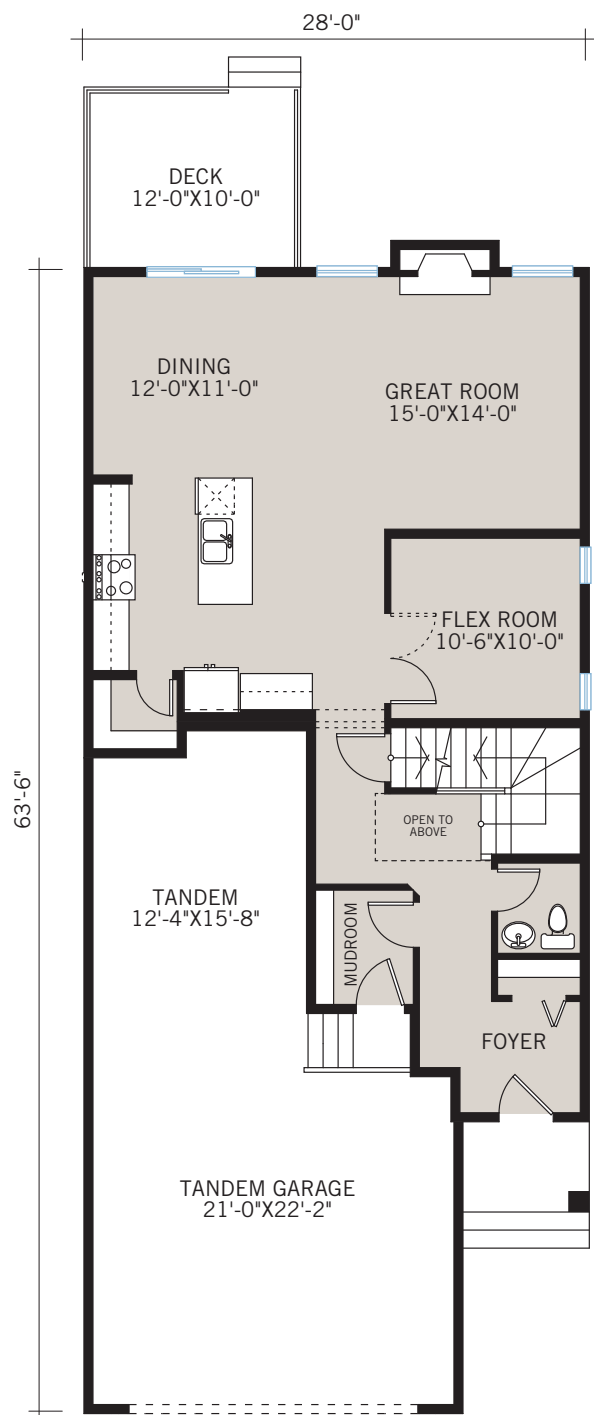

THE MEDORA

OPTION #01A
Kitchen Extension
- adds 26 sq ft
- wall shifts into garage 2'-0"

OPTION #02A
Dining Extension
- adds 26 sq ft
- cantilever

OPTION #04A
Great Room Extension
- adds 32 sq ft
- full foundation

OPTION #12A
Alternate Master Ensuite / Bedroom
- no additional sq ft

OPTION #11A
Master Bedroom Extension
- adds 35 sq ft
- cantilever

SHINGLE S1

RUSTIC S2

PRAIRIE S3

OPTION #17A
 Alternate Upper Floor
 - adds 127 sq ft
 - additional floor area over garage