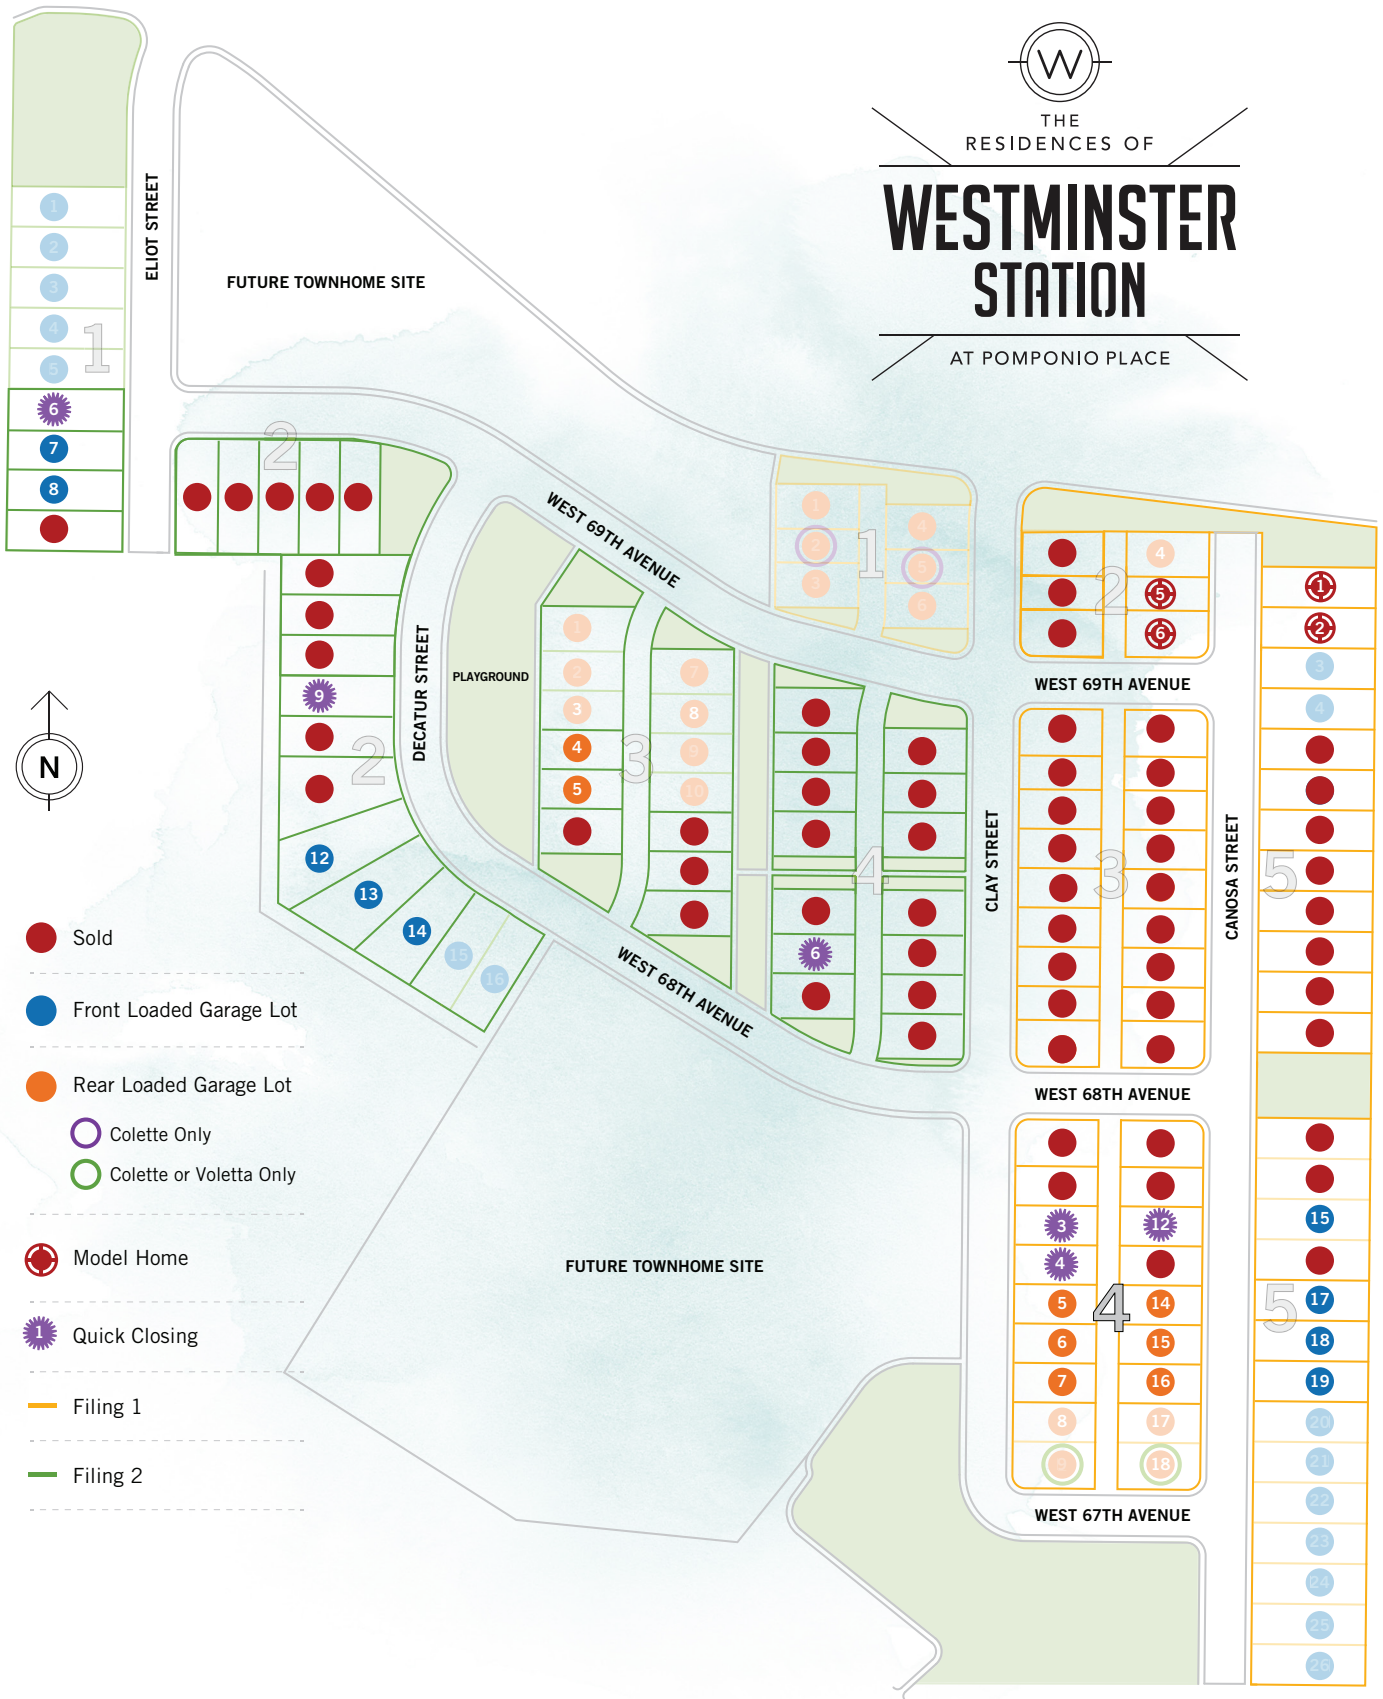

THE RESIDENCES OF

WESTMINSTER STATION

AT POMPONIO PLACE

Revised April 8, 2019

COMMUNITY MAP

CARDEL HOMES