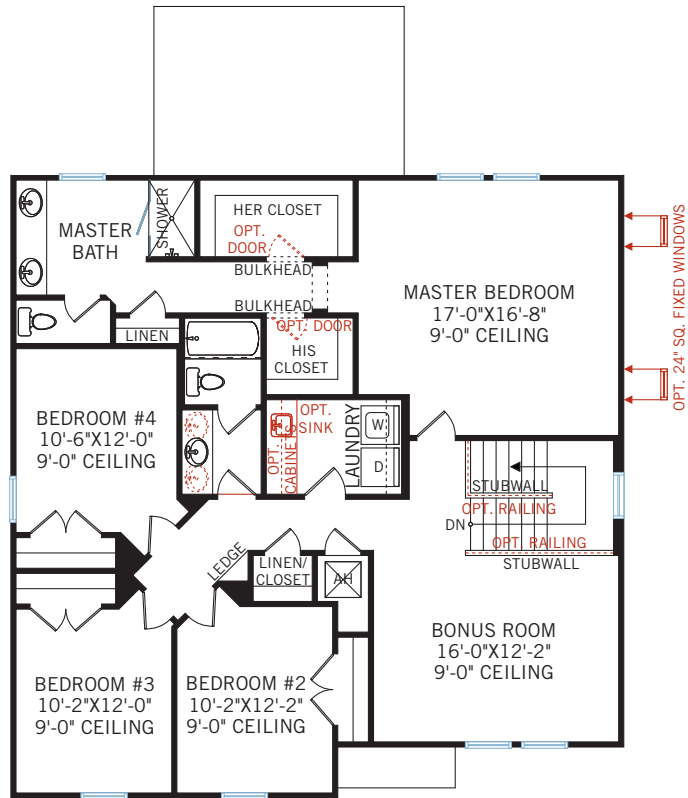

THE NEWHAVEN

CRAFTSMAN

PROVINCIAL CHATEAU

MEDITERRANEAN

WATERSET™
by
Newland COMMUNITIES

50' HOMESITES
2,550 SQ FT
4 BED 2.5 BATH

**CARDEL
HOMES**

MAIN FLOOR

1,058 SQ FT

MAIN FLOOR	1,058 SQ FT
UPPER FLOOR	1,492 SQ FT
GARAGE	458 SQ FT
ENTRY	32 SQ FT
LANAI	150 SQ FT
TOTAL UNDER ROOF	3,190 SQ FT

FLOORPLAN OPTIONS

OPTION #1
 Extended covered lanai
 - 300 sq ft under roof

OPTION #2
 Deluxe master bathroom with tub

ELEVATIONS

CRAFTSMAN ENTRY
135 sq ft

CRAFTSMAN UPPER FLOOR

PROVINCIAL CHATEAU ENTRY
53 sq ft

PROVINCIAL CHATEAU UPPER FLOOR
Additional 6 sq ft