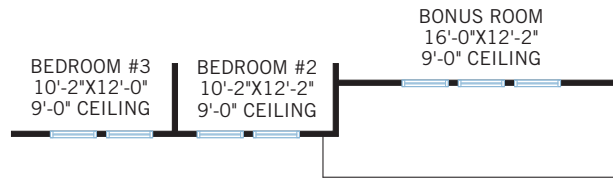

1,058 SQ FT

MAIN FLOOR	1,058 SQ FT
UPPER FLOOR	1,492 SQ FT
GARAGE	458 SQ FT
ENTRY	32 SQ FT
LANAI	150 SQ FT
TOTAL UNDER ROOF	3,190 SQ FT

FLOORPLAN OPTIONS

OPTION #1
 Extended covered lanai
 - 300 sq ft under roof

OPTION #2
 Deluxe master bathroom with tub

ELEVATIONS

CRAFTSMAN ENTRY
135 sq ft

CRAFTSMAN UPPER FLOOR

PROVINCIAL CHATEAU ENTRY
53 sq ft

PROVINCIAL CHATEAU UPPER FLOOR
Additional 6 sq ft