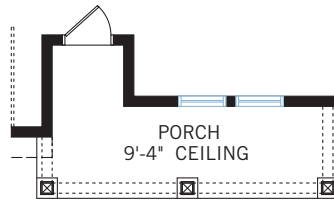

1,058 SQ FT

MAIN FLOOR	1,058 SQ FT
UPPER FLOOR	1,492 SQ FT
GARAGE	458 SQ FT
ENTRY	32 SQ FT
LANAI	150 SQ FT
TOTAL UNDER ROOF	3,190 SQ FT

FLOORPLAN OPTIONS

OPTION #1
 Extended covered lanai
 - 300 sq ft under roof

OPTION #2
 Deluxe master bathroom with tub

ELEVATIONS

CRAFTSMAN ENTRY
135 sq ft

CRAFTSMAN UPPER FLOOR

PROVINCIAL CHATEAU ENTRY
53 sq ft

PROVINCIAL CHATEAU UPPER FLOOR
Additional 6 sq ft