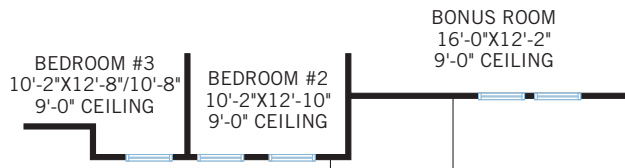

OPTION #2
 Deluxe master bathroom with tub

ELEVATIONS

CRAFTSMAN ENTRY
135 sq ft

CRAFTSMAN UPPER FLOOR

PROVINCIAL CHATEAU ENTRY
53 sq ft

PROVINCIAL CHATEAU UPPER FLOOR
Additional 6 sq ft