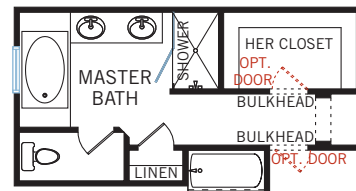

1,058 SQ FT

MAIN FLOOR	1,058 SQ FT
UPPER FLOOR	1,492 SQ FT
GARAGE	458 SQ FT
ENTRY	32 SQ FT
LANAI	150 SQ FT
TOTAL UNDER ROOF	3,190 SQ FT

FLOORPLAN OPTIONS

OPTION #1
 Extended covered lanai
 - 300 sq ft under roof

OPTION #2
 Deluxe master bathroom with tub

ELEVATIONS

CRAFTSMAN ENTRY
135 sq ft

CRAFTSMAN UPPER FLOOR

PROVINCIAL CHATEAU ENTRY
53 sq ft

PROVINCIAL CHATEAU UPPER FLOOR
Additional 6 sq ft