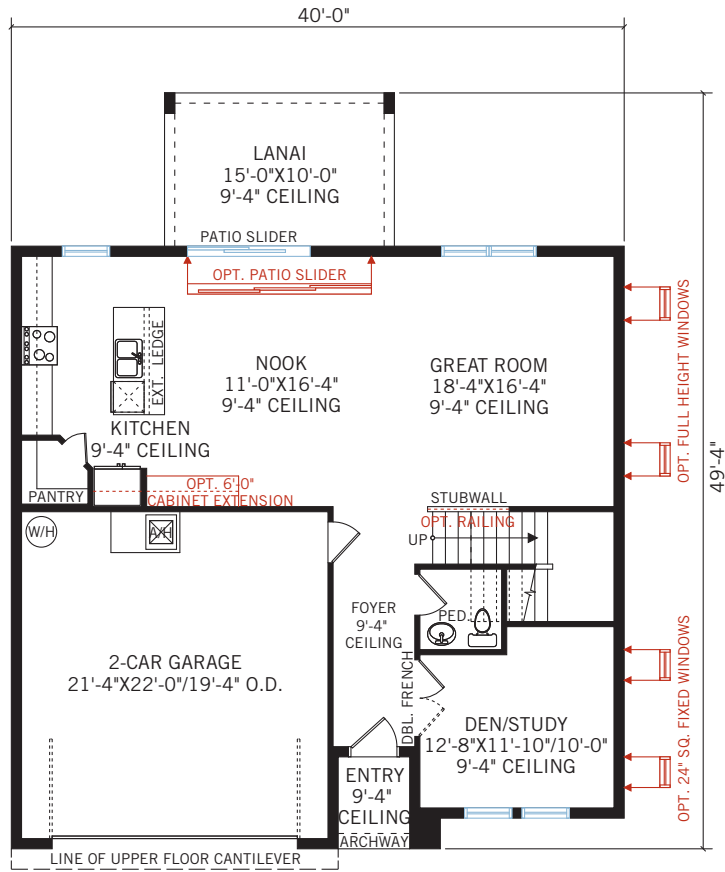

THE NEWHAVEN

CRAFTSMAN

PROVINCIAL CHATEAU

MEDITERRANEAN

WATERSET™
by
Newland COMMUNITIES

50' HOMESITES
2,550 SQ FT
4 BED 2.5 BATH

**CARDEL
HOMES**

MAIN FLOOR

1,058 SQ FT

MAIN FLOOR	1,058 SQ FT
UPPER FLOOR	1,492 SQ FT
GARAGE	458 SQ FT
ENTRY	32 SQ FT
LANAI	150 SQ FT
TOTAL UNDER ROOF	3,190 SQ FT

FLOORPLAN OPTIONS

OPTION #1
 Extended covered lanai
 - 300 sq ft under roof

OPTION #2
 Deluxe master bathroom with tub

ELEVATIONS

CRAFTSMAN ENTRY
135 sq ft

CRAFTSMAN UPPER FLOOR

PROVINCIAL CHATEAU ENTRY
53 sq ft

PROVINCIAL CHATEAU UPPER FLOOR
Additional 6 sq ft