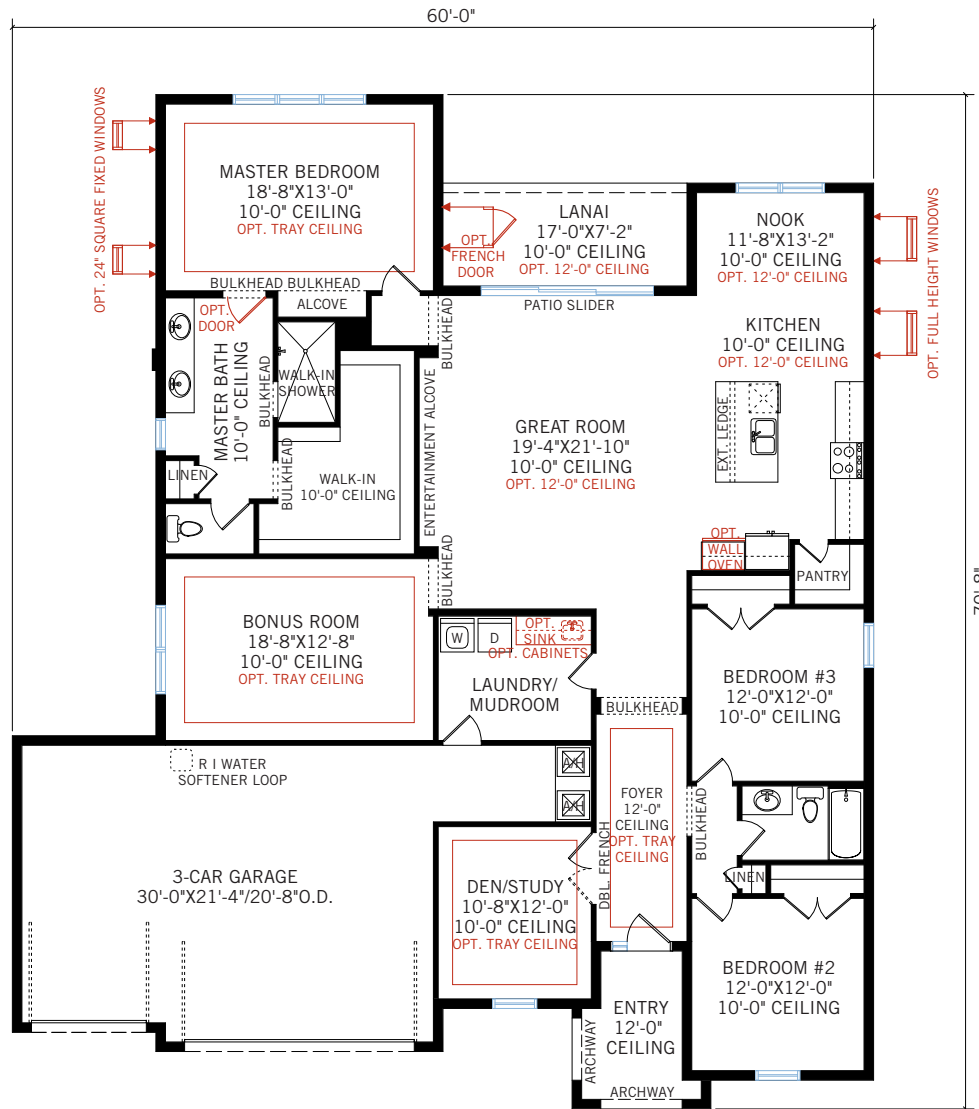

- 3 bedrooms, 2 bathrooms
- 3-car garage
- Large bonus room
- Gourmet kitchen with wall oven
- White cabinetry
- Quartz countertops
- Gourmet kitchen with wall oven
- Wood plank tile throughout great room, den, bonus room and halls
- Tray ceiling in master bedroom and foyer
- 12' sliding glass door to great room
- Custom interior and exterior color scheme
- Radiant barrier

Call Jeffrey Lorenzo at 352.598.6646 or
Cally Kushmer at 813.720.0180 for more information.

BEXLEY
BY
NEWLAND

THE BARRETT

2,507 SQ FT

3 BED 2 BATH

CARDEL
HOMES

MAIN FLOOR (2,507 SQ FT)

DESIGN OPTIONS

CRAFTSMAN ENTRY
146 sq ft

MAIN FLOOR	2,507 SQ FT
GARAGE	680 SQ FT
ENTRY	80 SQ FT
LANAI	122 SQ FT
TOTAL UNDER ROOF	3,389 SQ FT

BEXLEY

THE **BARRETT** | 2,507 SQ FT

CARDELHOMES.COM

CARDEL