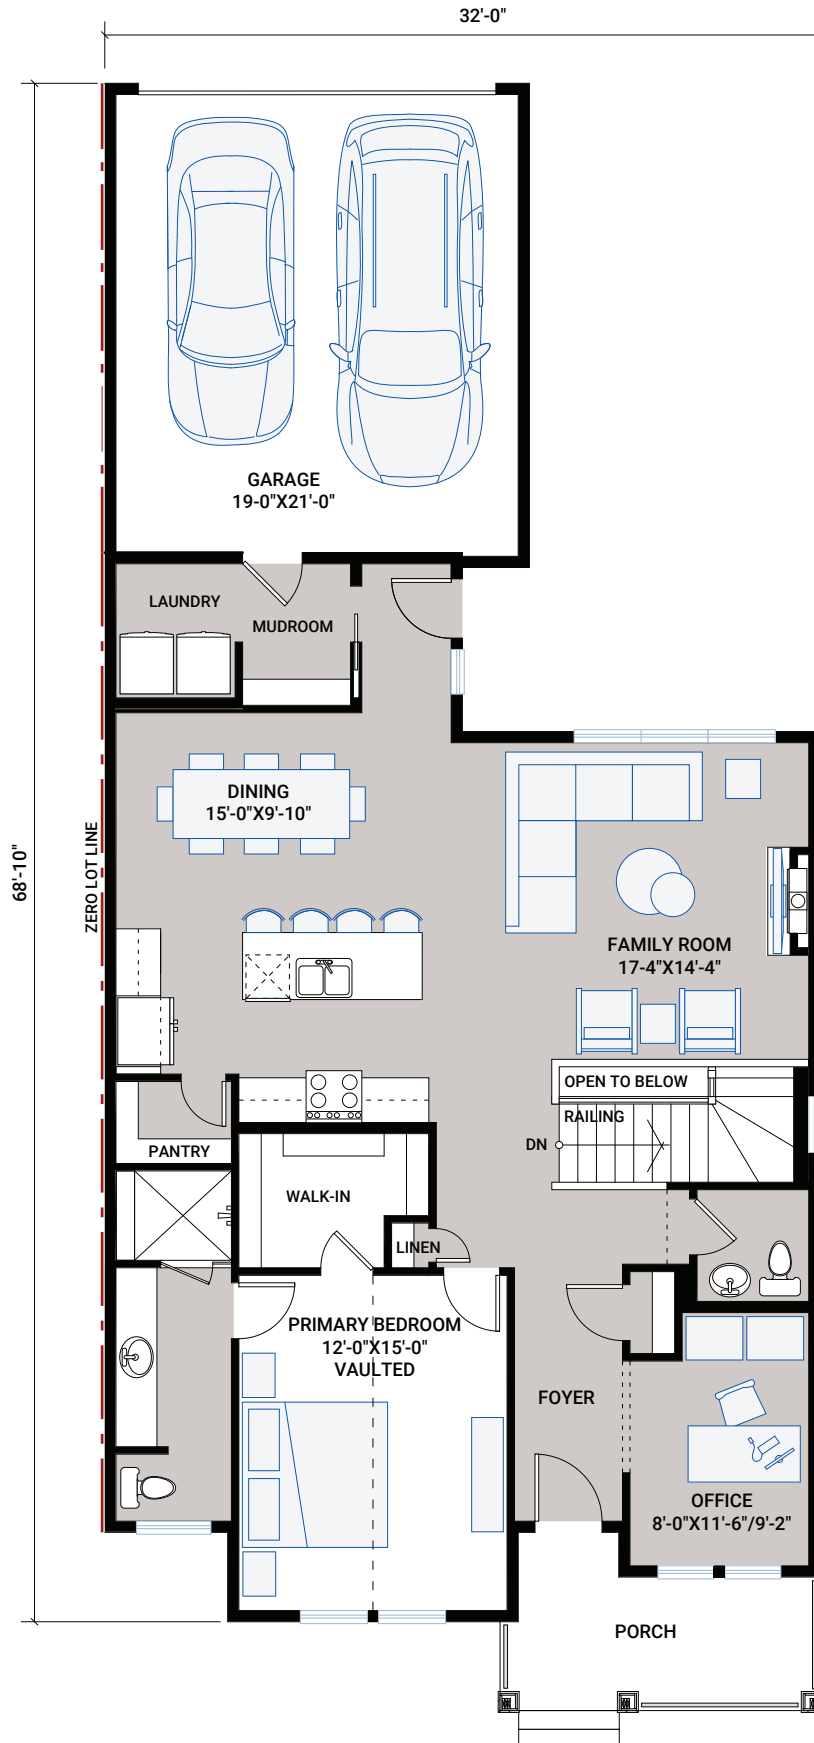


THE LORETTE

FARMHOUSE AP1

CALGARY

**ALPINE
PARK**

CANADA

1,387 SQ FT
1 BED 1.5 - 2.5 BATH

**CARDEL
HOMES**

FLOORPLAN OPTIONS