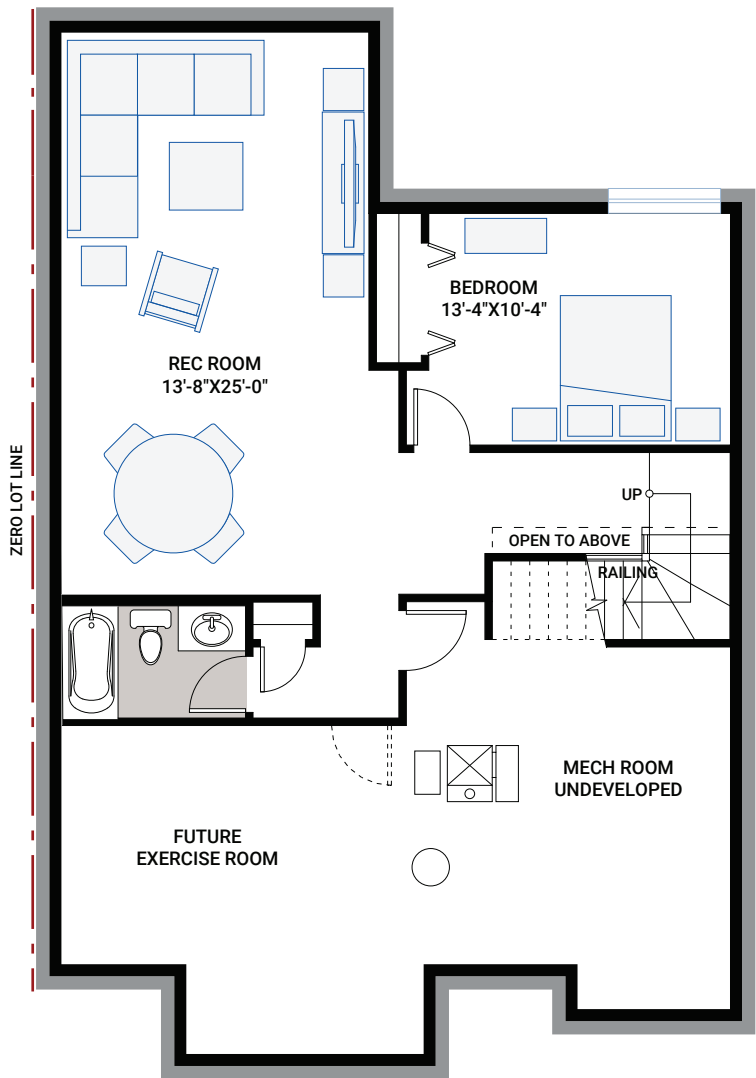


THE LORETTE

FARMHOUSE AP1

CALGARY

**ALPINE
PARK**

CANADA

1,387 SQ FT
1 BED 1.5 - 2.5 BATH

**CARDEL
HOMES**

FLOORPLAN OPTIONS