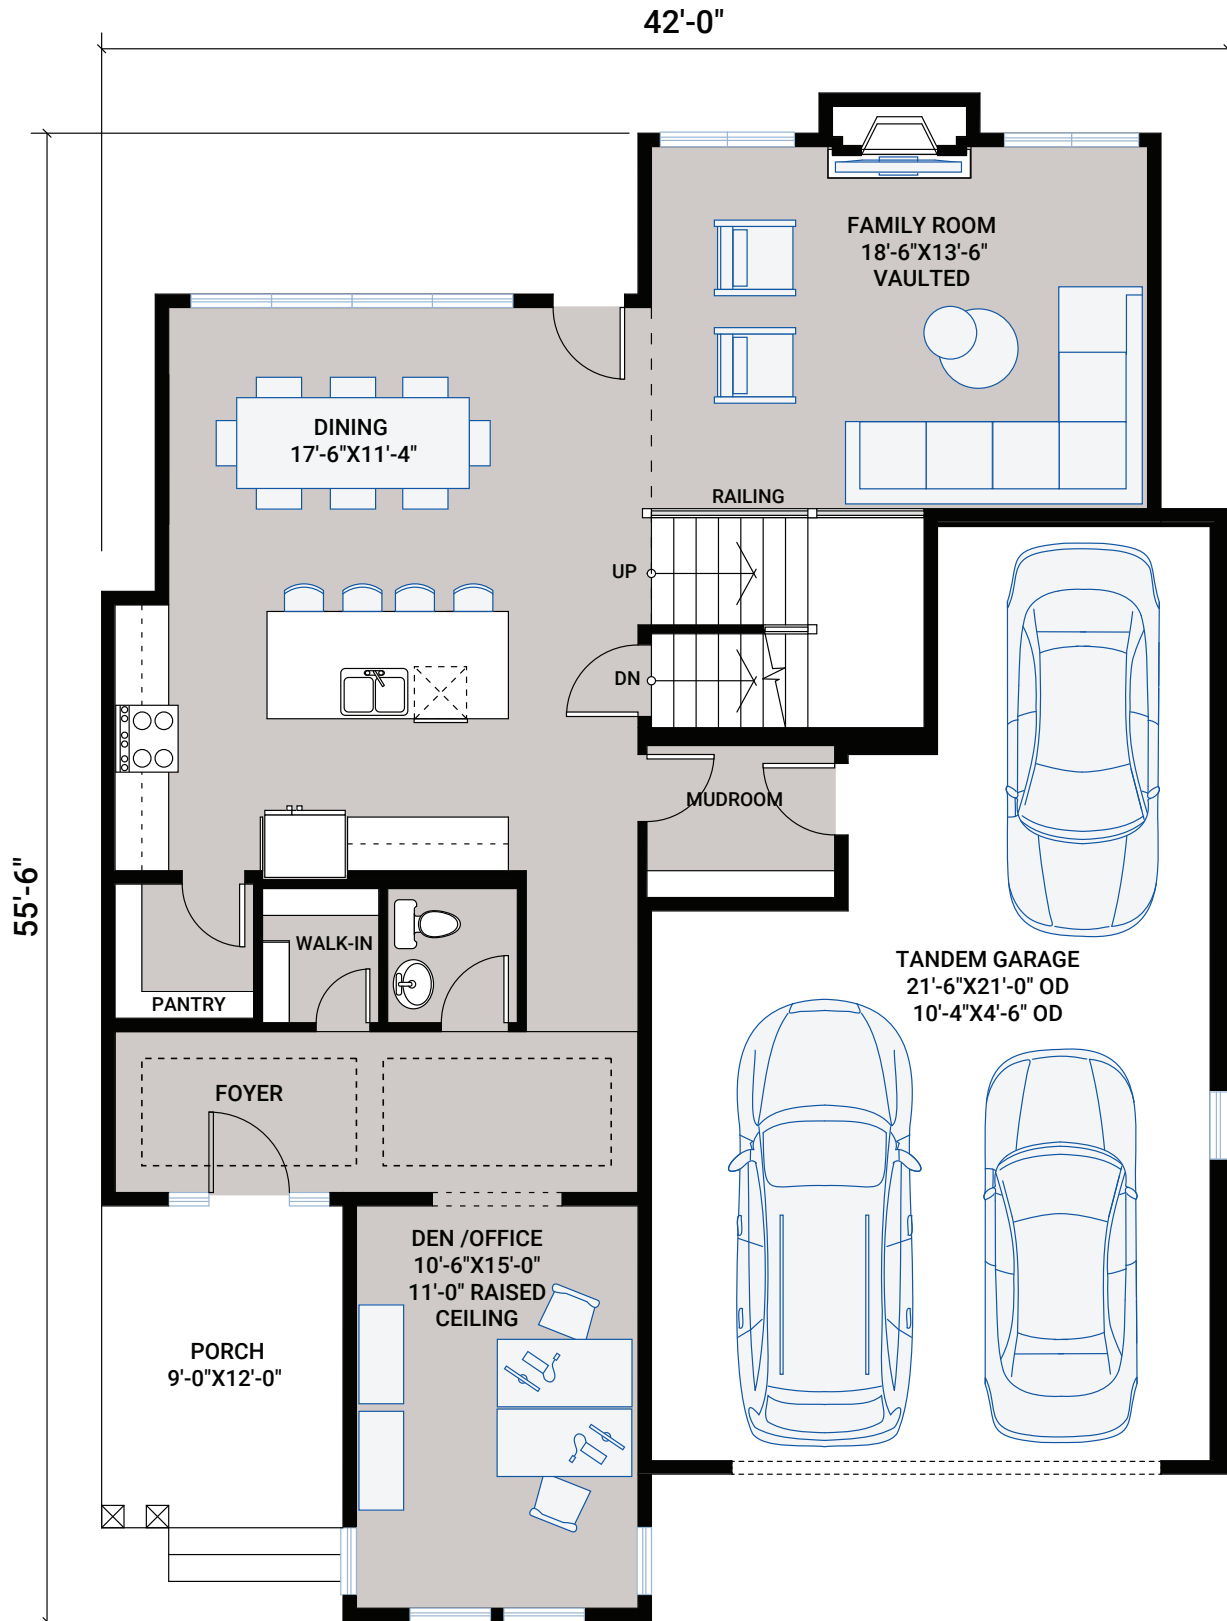


THE SUMMIT

MODERN FARMHOUSE AP1

CALGARY

**ALPINE
PARK**

CANADA

2,707 SQ FT
3 BED 2.5 BATH

**CARDEL
HOMES**

FLOORPLAN OPTIONS