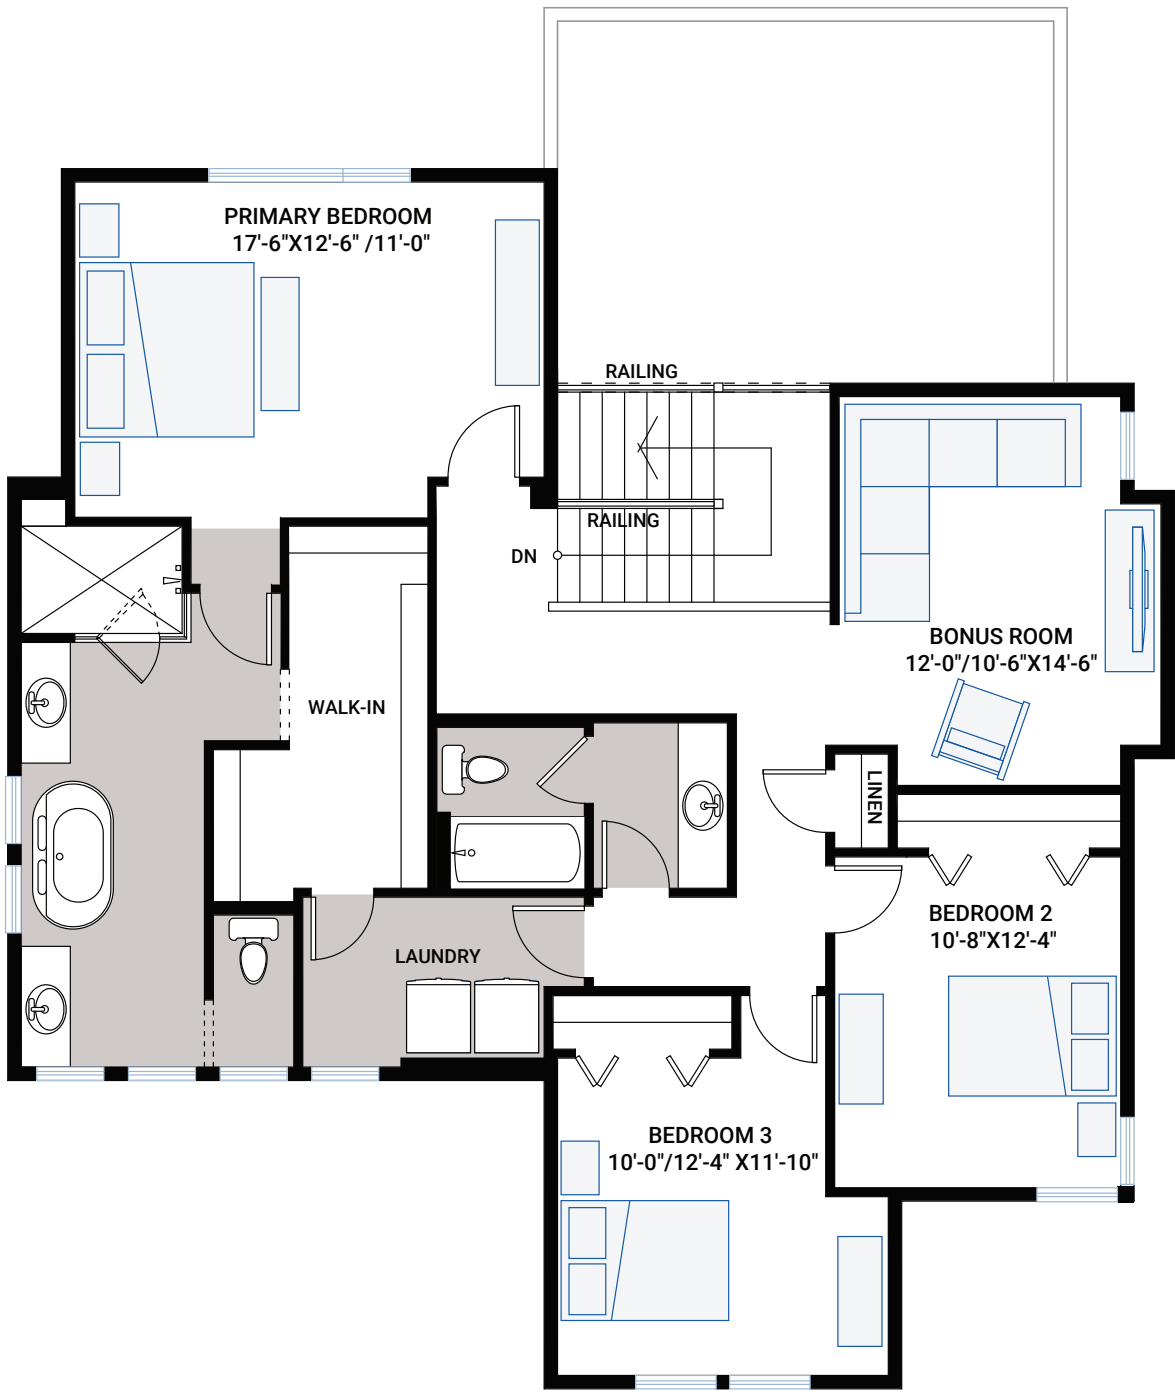


THE SUMMIT

MODERN FARMHOUSE AP1

CALGARY

**ALPINE
PARK**

CANADA

2,707 SQ FT
3 BED 2.5 BATH

**CARDEL
HOMES**

FLOORPLAN OPTIONS