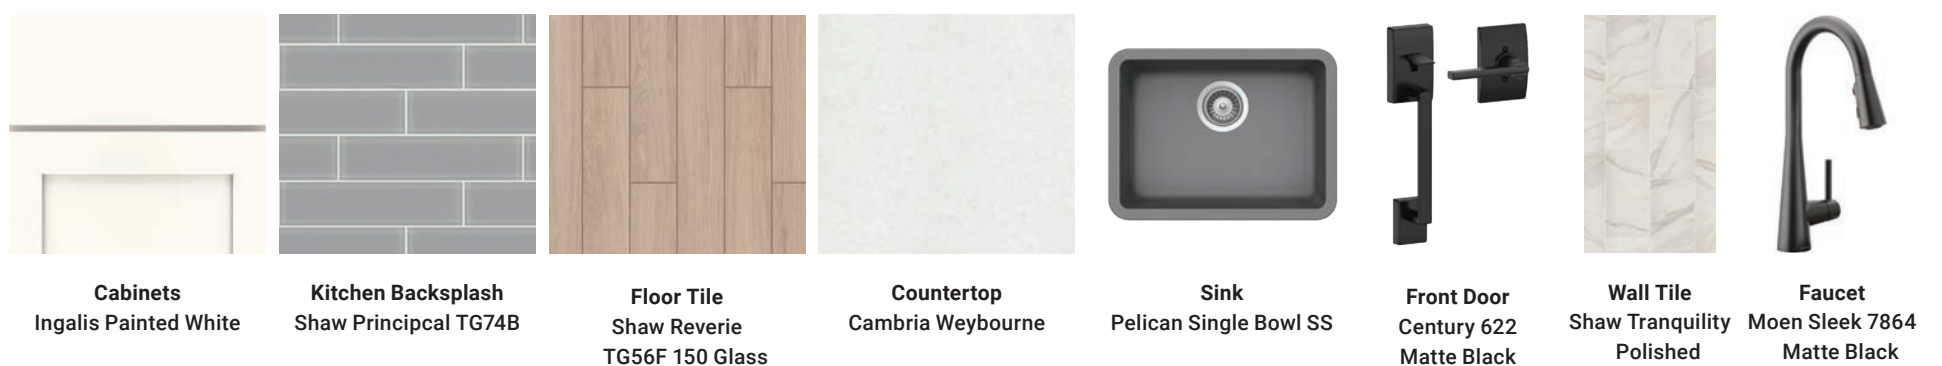

THE EXTERIOR COLOR SCHEME

INTERIOR

THE INTERIOR DESIGN ELEMENTS

NORTH RIVER RANCH

THE BRIGHTON | 2,010 SQ FT

CARDELHOMES.COM

CARDEL
HOMES