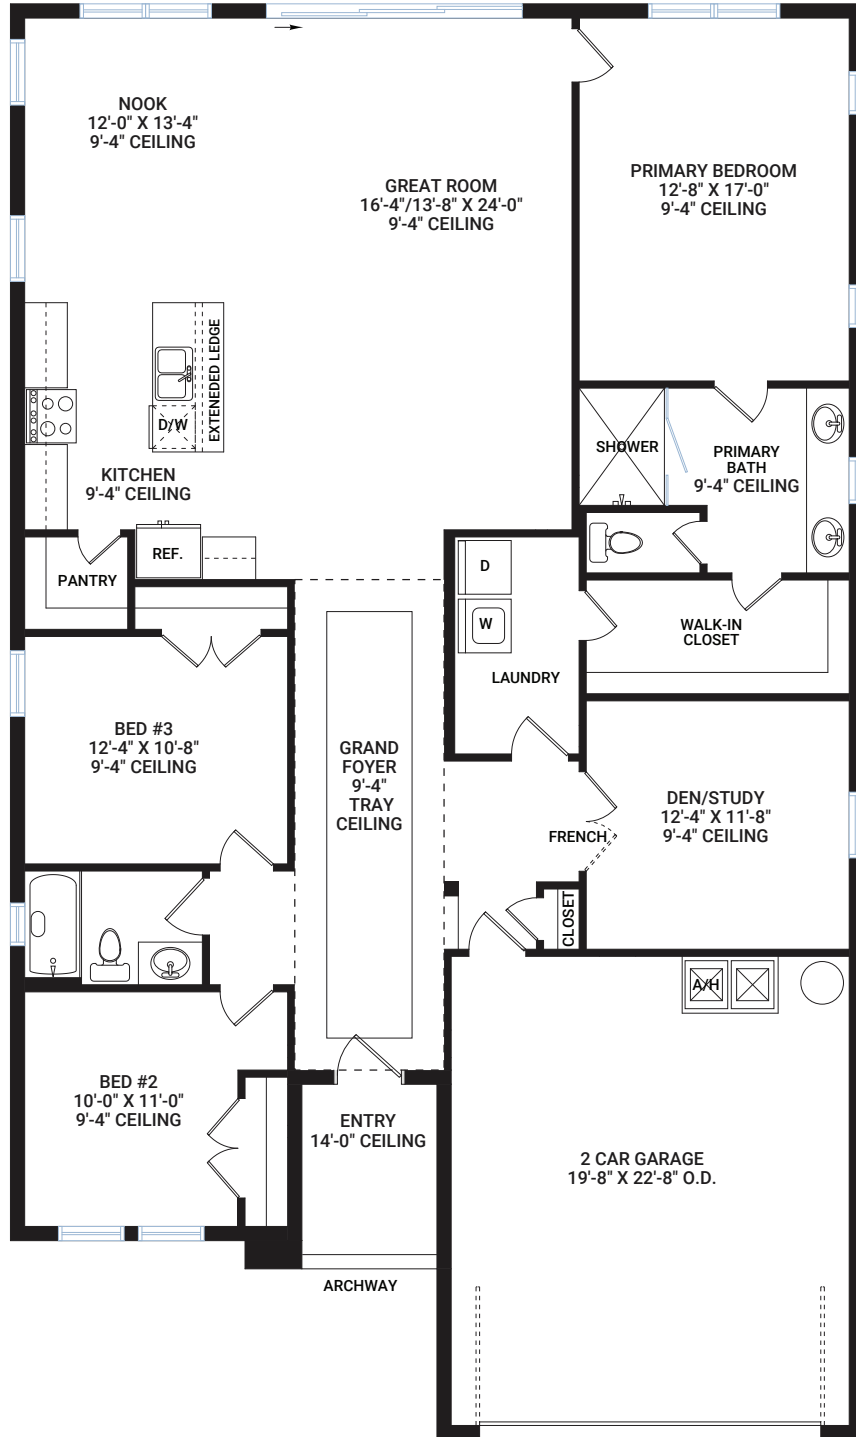

THE BRIGHTON

11880 RICHMOND TRAIL, PARRISH, FL
2,010 SQ FT | 3 BED | 2 BATH

Contact Lauren Hardison for more information
941.909.8970 | lauren.hardison@cardelhomes.com

PROVINCIAL CHATEAU

All inclusive with upgrades:

- Upgraded kitchen cabinetry with crown molding
- Quartz countertops in kitchen
- Upgraded flooring throughout
- Separate den
- Covered lanai

LIVING SPACE	2,010 SQ FT
LANAI	122 SQ FT
ENTRY	58 SQ FT
GARAGE	450 SQ FT
TOTAL UNDER ROOF	2,640 SQ FT

THE EXTERIOR COLOR SCHEME

INTERIOR

THE INTERIOR DESIGN ELEMENTS

NORTH RIVER RANCH

THE BRIGHTON | 2,010 SQ FT

CARDELHOMES.COM

CARDEL
HOMES